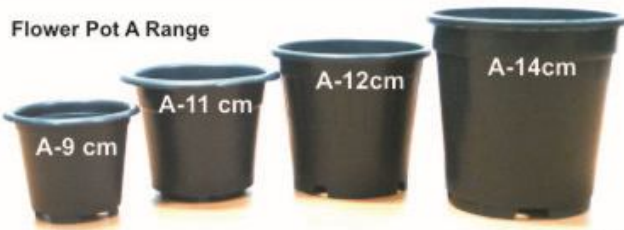

D = 16cm
H = 6.5cm
Rainbow Bowl

306 Basin
D = 29.5cm
H = 13cm

D = 45cm
H = 19cm
Heavy Duty Basin 20 Inches

Cut Bowl 15 Inches
D = 35.5cm
H = 16cm

306 Container
D = 29.5cm
H = 16cm

Handle Basin
D = 43cm
H = 25.5cm
H to H 51.5cm

2300ml - Bucket
D=18cm
H=14.5cm

5 Ltrs - Bucket
D=21.5cm
H=19cm

D=11.5cm
H=11cm
Toy Bucket

8 Ltrs - Bucket
D=26cm
H=23.5cm

D=27.5cm
H=24cm
10 Ltrs - Bucket

13 Ltrs - Bucket
D=30.5cm
H=28cm

20 Ltrs - Bucket
D=34.5cm
H=32cm

5 Ltrs - Round
D = 22cm
H = 22cm

11 Ltrs - Round
D = 29cm
H = 27.5 cm

11 Ltrs - Square
D = 28cm
H = 32cm

16 Ltrs - Square
D = 33cm
H = 35cm

12 Ltrs - Round
D = 30cm
H = 28cm

13 Ltrs - Round
D = 30cm
H = 29cm

7 Ltrs - Square
D = 24cm
H = 26cm

Flower Pot A Range

Flower Pot B Range

Hanging Flower Pot
D = 21.5cm
H = 8.5cm

Flower Pot
D = 40cm
H = 20cm

29cm Flower Pot Colour
D = 29.5cm
H = 23.5cm

Flower Pot

Down plate
23.5 cm